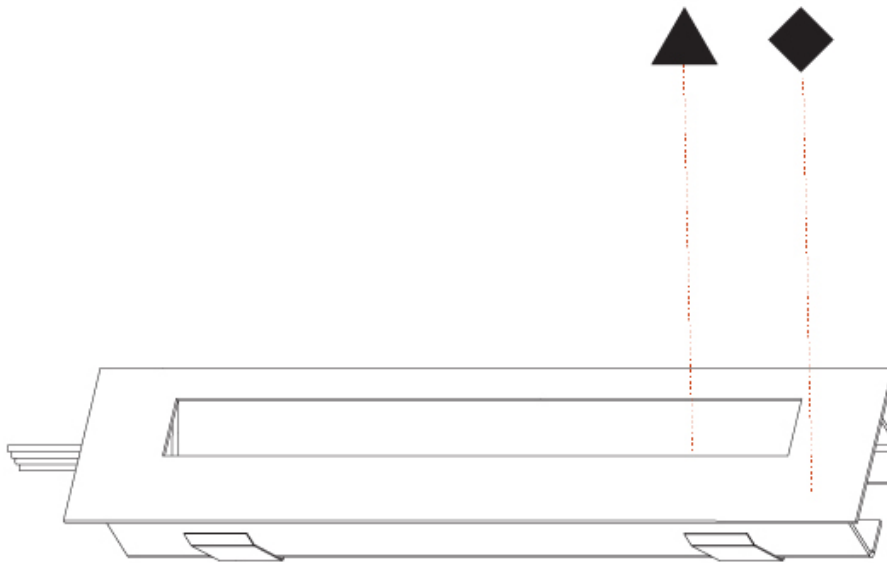

DELIGHT STRING STEP WIDE RECESSED

A35702-

PROJECT _____

TYPE _____

SPECIFIER _____

QUANTITY _____

DATE _____

DELIGHT COLOR FINISH CHART